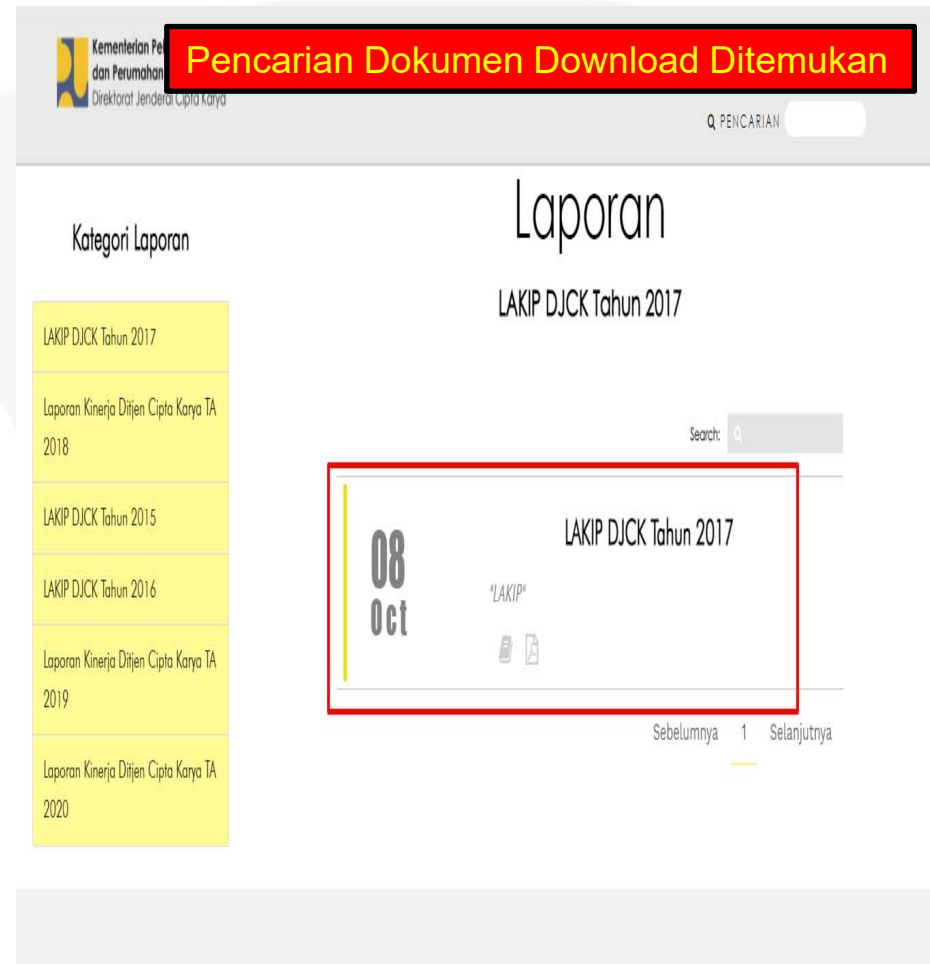

HASIL PENILAIAN WEBSITE UNOR PUPR 2021

ciptakarya.pu.go.id

Kemudahan Pengunjung Mencari Informasi adalah Penting.
Menentukan Prioritas sehingga Cepat & Mudah Ditemukan

ARSITEKTUR WEB DESAIN (Desktop)

Komentar :

Semua hasil pencarian ada, baik itu berita, artikel, informasi, eBook, laporan, jurnal PDF dan bisa didownload.

The screenshot shows the Google PageSpeed Insights interface. At the top, there's a search bar with the URL `https://ciptakarya.pu.go.id/` and an **ANALYZE** button. Below the search bar, there are tabs for **MOBILE** and **DESKTOP**. A message indicates the requested URL redirected to `https://ciptakarya.pu.go.id/v5/`. The main result is a large red circle containing the number **5**, representing the overall performance score. Below the score, the URL `https://ciptakarya.pu.go.id/v5/` is shown, along with a legend for score ranges: 0-49 (red triangle), 50-89 (yellow square), and 90-100 (green circle). Underneath, the **Field Data** section states that the page does not pass the Core Web Vitals assessment. Specific metrics are listed: **First Contentful Paint (FCP)** at 5.8 s (red triangle), **First Input Delay (FID)** at 43 ms (green circle), and a small thumbnail image of the website.