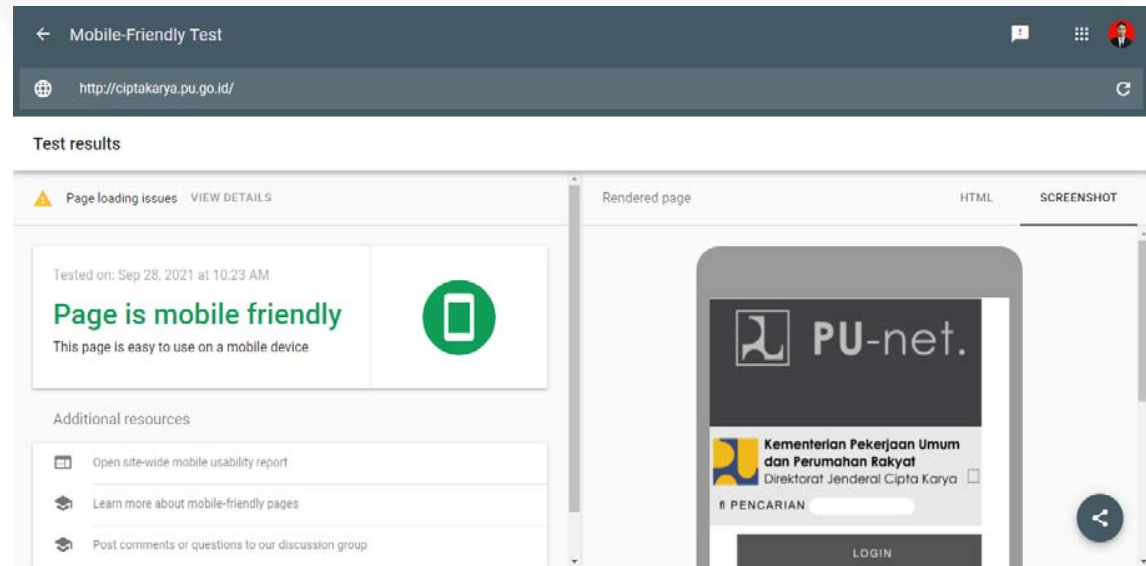

Komentar :
Sudah Sesuai

The screenshot shows the Google PageSpeed Insights interface. At the top, there are navigation links for 'HOME' and 'DOCS'. A search bar contains the URL 'http://ciptakarya.pu.go.id/' with an 'ANALYZE' button. Below the search bar, there are tabs for 'MOBILE' and 'DESKTOP'. A message states 'Requested URL redirected to: https://ciptakarya.pu.go.id/v5/' with a 'RE-ANALYZE' button. The main content area features a large red circle with the number '12' inside, indicating the performance score. Below the score, the URL 'https://ciptakarya.pu.go.id/v5/' is displayed. A legend shows three categories: a red triangle for '0-49', a yellow square for '50-89', and a green circle for '90-100'. At the bottom, a 'Field Data' section notes that 'Over the previous 28-day collection period, field data shows that this page does not pass the Core Web Vitals assessment.' A 'PU-net.' logo is visible in the bottom right corner of the screenshot.